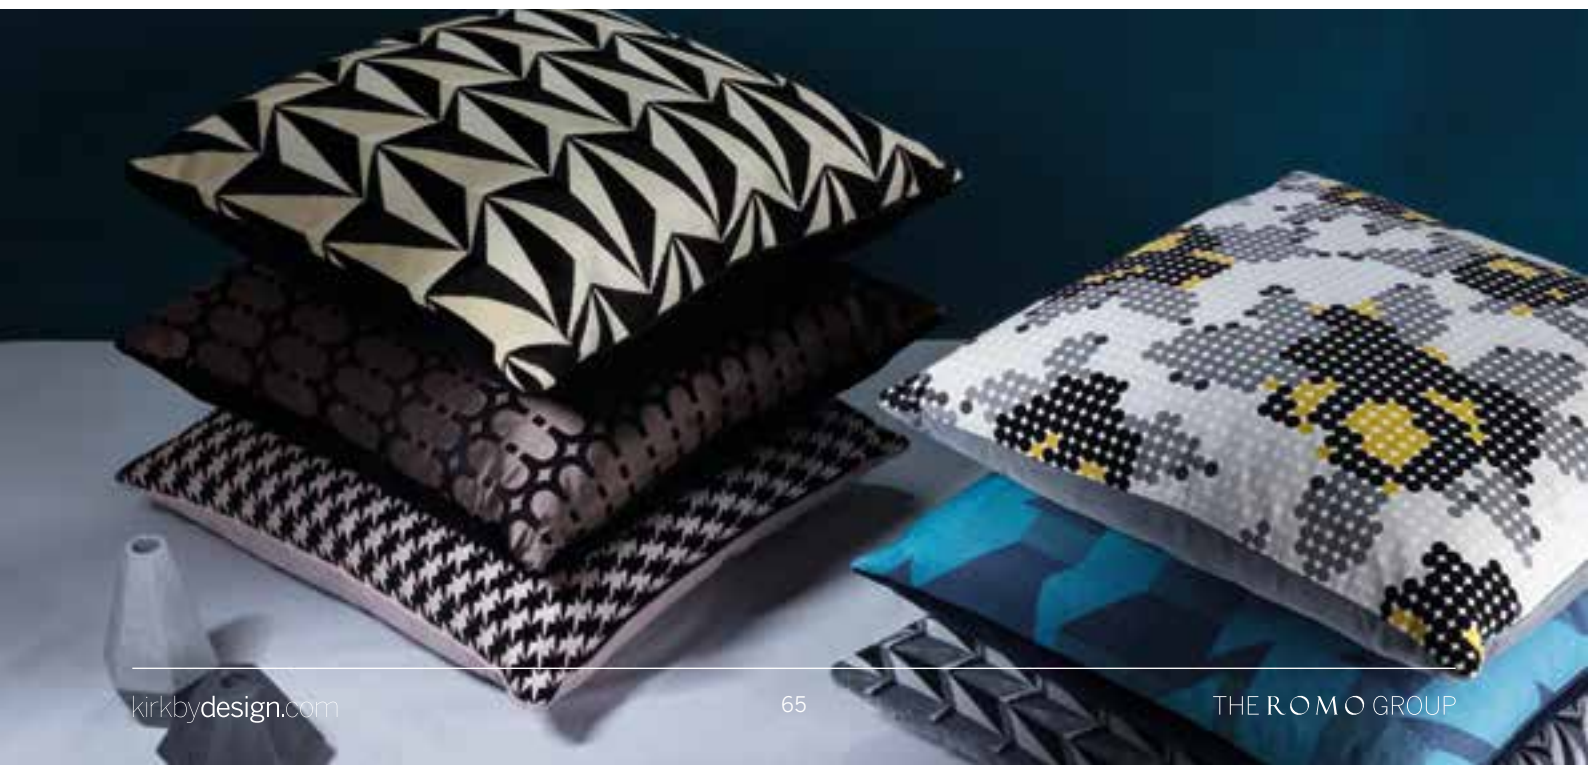

KDC5170/02

KDC5170/05

50cm x 50cm / 19.75" x 19.75"
Face: Digitally Printed Velvet
Reverse: Ice Cotton Velvet

50cm x 50cm / 19.75" x 19.75"
Face: Digitally Printed Velvet
Reverse: Ice Cotton Velvet