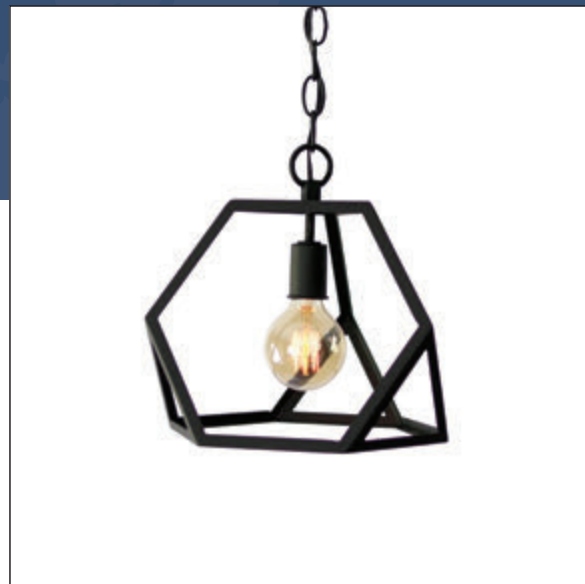

KingsHaven is known for customized lighting with bespoke finishes, virtually any color choice, and one-of-a-kind options to personalize light fixtures for any interior or outdoor space design theme.

Use this QR code to explore all handcrafted light fixtures and custom options at www.KingsHaven.com.

Geo with Glass

Geo

Hyde Park Outdoor Lantern Sconce

Hyde Park Outdoor Lantern Pendant

KINGS HAVEN

LIGHTING WITH NO LIMITS

Windsor Lantern Sconce

Windsor Lantern Pendant

Buoy Sconce

Nautique Tablelamp

Luna Tablelamp