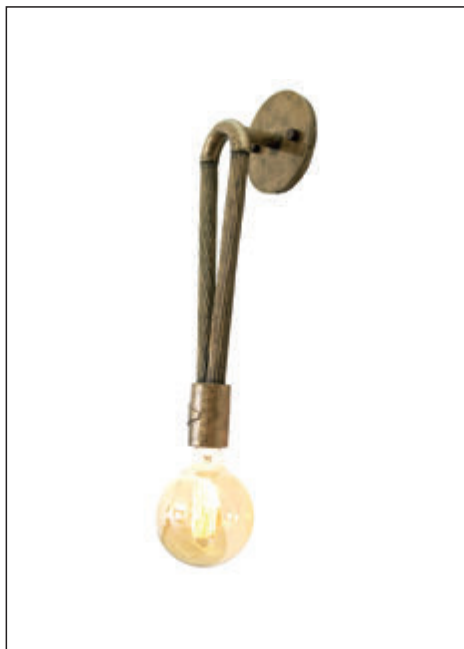

Geo with Glass

Geo

Hyde Park Outdoor Lantern Sconce

Hyde Park Outdoor Lantern Pendant

KINGS HAVEN

LIGHTING WITH NO LIMITS

Windsor Lantern Sconce

Windsor Lantern Pendant

Buoy Sconce

Nautique Tablelamp

Luna Tablelamp