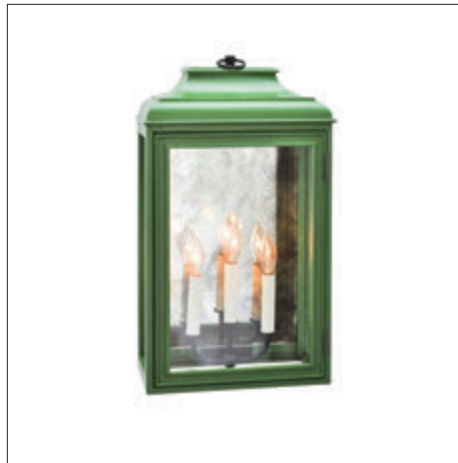

KingsHaven is known for customized lighting with bespoke finishes, virtually any color choice, and one-of-a-kind options to personalize light fixtures for any interior or outdoor space design theme.

Use this QR code to explore all handcrafted light fixtures and custom options at www.KingsHaven.com.

Eden Sconce

Lutyens Low Profile Sconce with Mirror, Estate

Metrique Pendant, Large

Montparnasse Hexagon

Shift Sconce

Luna Globe, Large

KINGS HAVEN

LIGHTING WITH NO LIMITS

The Fleur

Hive Flush-mount

Astral I

Baker Street Oval Chandelier

Cubist Sail Sconce

Marais Lantern, Estate

Rivet Pendant

Hammersmith Hanging Lantern