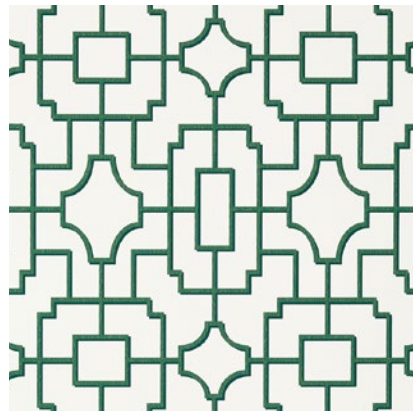

# Eden Patterns

Visit us at [thibautdesign.com](http://thibautdesign.com) to see all the available colorways in this collection

MYSTIC GARDEN  
wallpaper & fabric

YUKIO  
wallpaper & fabric

MAVERICK  
wallpaper & fabric

NOLA STRIPE  
wallpaper

NOLA STRIPE EMBROIDERY  
fabric

KASURI  
fabric

GINGER  
wallpaper & fabric

PASADENA  
wallpaper & fabric

FRETWORK  
wallpaper

T-SQUARE  
wallpaper

GOGO  
fabric

Patterns shown are not to scale. The colors in this brochure may vary from the original product and ordering samples is recommended.

MYSTIC GARDEN WALLPAPER  
Draperies in Dawn Linen  
from Palisades with Dash Tape